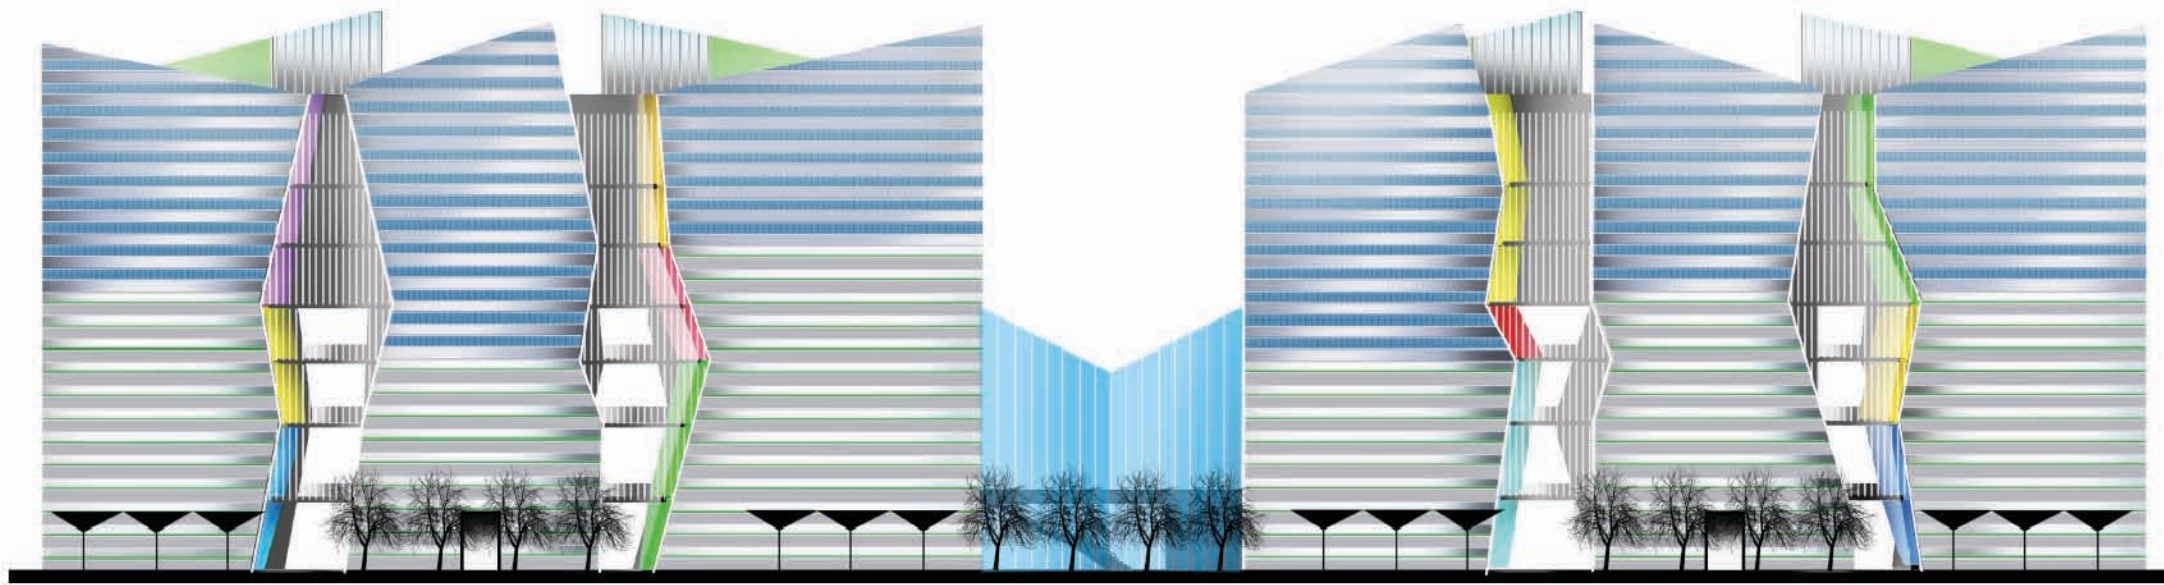

ISOVER Multi-Comfort House Students Contest 2010

# "ALL INCLUSIVE"

Juha Märsy & Niko Mähönen

SOUTH  
FASADE 1:500

EAST & WEST  
FASADES 1:500

NORTH  
FASADE 1:500

"CULTURE SQUARE"  
FASADES 1:500

RESTORATED FACADE

2.