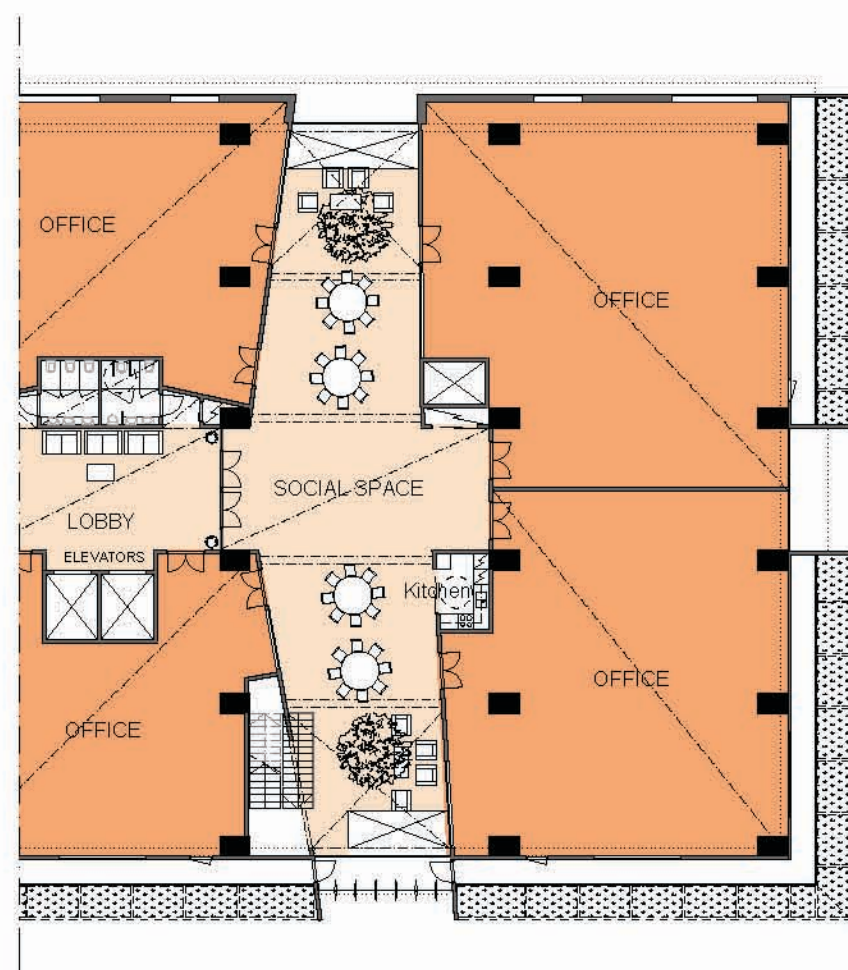

# "ALL INCLUSIVE"

Juha Märsy & Niko Mähönen

SOUTH  
FASADE 1:500

EAST & WEST  
FASADES 1:500

NORTH  
FASADE 1:500

"CULTURE SQUARE"  
FASADES 1:500

RESTORATED FACADE

2.

1.

"ALL INCLUSIVE"

PLANS - PUBLIC SPACES

Juha Märsy & Niko Mähönen FIN

ENTRANCE

"ALL INCLUSIVE"

PUBLIC SPACES

SPORT CENTER

CULTURE SQUARE

Juha Märsy & Niko Mähönen FIN

"ALL INCLUSIVE"

3.

4.

FUNCTIONS OF BUILDING

**DET 5  
ROOF INTERJEKTION**

**DET 1  
ROOF INTERJEKTION**

**DET 6  
VERTICAL SECTION OF WALL**