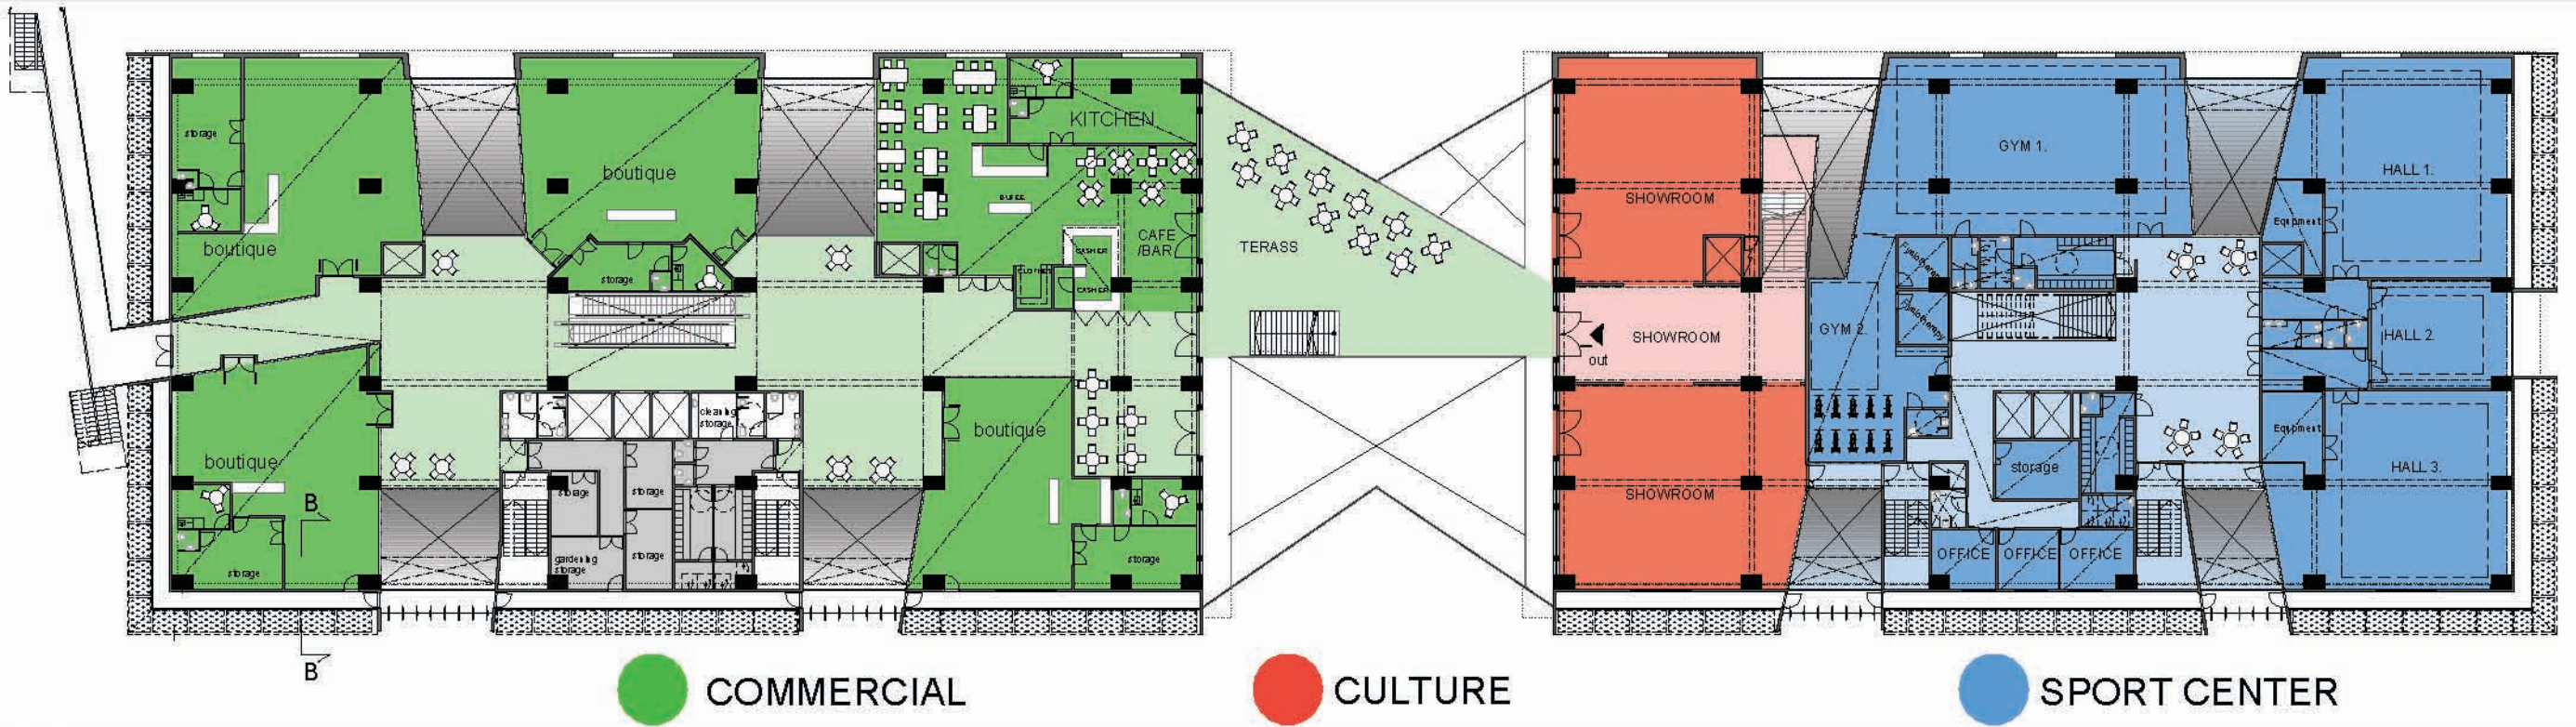

# "ALL INCLUSIVE"

Juha Märsy & Niko Mähönen

SOUTH  
FASADE 1:500

EAST & WEST  
FASADES 1:500

NORTH  
FASADE 1:500

"CULTURE SQUARE"  
FASADES 1:500

RESTORATED FACADE

2.

1.

"ALL INCLUSIVE"

PLANS - PUBLIC SPACES

Juha Märsy & Niko Mähönen FIN

ENTRANCE

"ALL INCLUSIVE"

PUBLIC SPACES

SPORT CENTER

CULTURE SQUARE

Juha Märsy & Niko Mähönen FIN

"ALL INCLUSIVE"

3.

4.

FUNCTIONS OF BUILDING

**DET 5  
ROOF INTERJEKTION**

**DET 1  
ROOF INTERJEKTION**

**DET 6  
VERTICAL SECTION OF WALL**