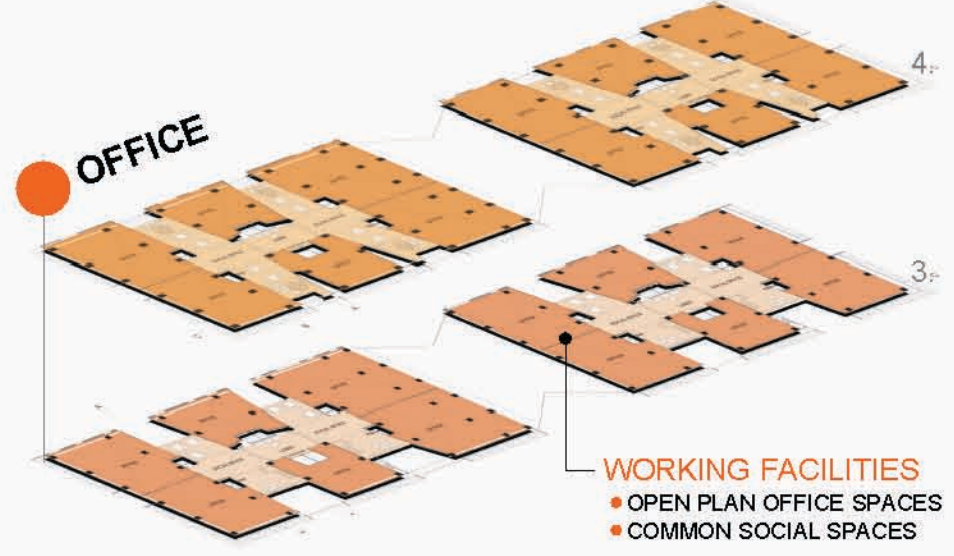

ISOVER Multi-Comfort House Students Contest 2010

# "ALL INCLUSIVE"

Juha Märsy & Niko Mähönen

SOUTH  
FASADE 1:500

EAST & WEST  
FASADES 1:500

NORTH  
FASADE 1:500

"CULTURE SQUARE"  
FASADES 1:500

RESTORATED FACADE

2.

CULTURE SQUARE

Juha Märsy & Niko Mähönen FIN

"ALL INCLUSIVE"

3.

4.

FUNCTIONS OF BUILDING

**DET 5  
ROOF INTERJEKTION**

**DET 1  
ROOF INTERJEKTION**