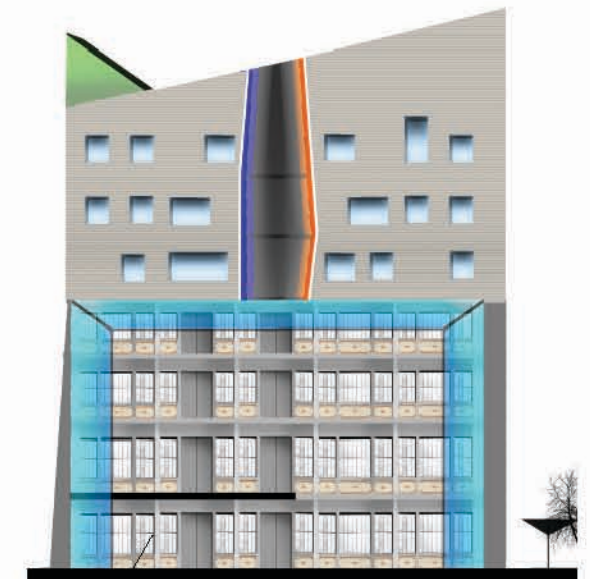

# "ALL INCLUSIVE"

Juha Märsy & Niko Mähönen

SOUTH  
FASADE 1:500

EAST & WEST  
FASADES 1:500

NORTH  
FASADE 1:500

"CULTURE SQUARE"  
FASADES 1:500

RESTORATED FACADE

2.