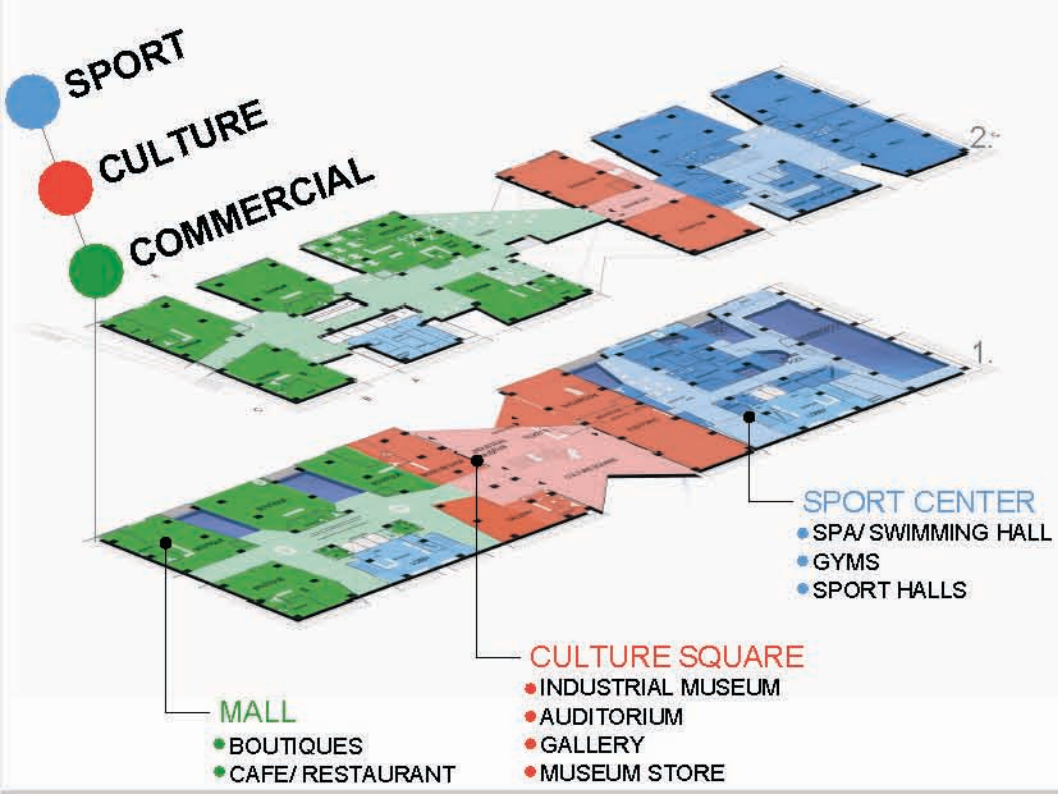

ISOVER Multi-Comfort House Students Contest 2010

# "ALL INCLUSIVE"

Juha Märsy & Niko Mähönen

SOUTH  
FASADE 1:500

EAST & WEST  
FASADES 1:500

NORTH  
FASADE 1:500

"CULTURE SQUARE"  
FASADES 1:500

RESTORATED FACADE

2.

1.

"ALL INCLUSIVE"

PLANS - PUBLIC SPACES

Juha Märsy & Niko Mähönen FIN

ENTRANCE

"ALL INCLUSIVE"

PUBLIC SPACES

SPORT CENTER

CULTURE SQUARE

Juha Märsy & Niko Mähönen FIN

"ALL INCLUSIVE"

3.

4.

FUNCTIONS OF BUILDING

**DET 5  
ROOF INTERJEKTION**

**DET 1  
ROOF INTERJEKTION**