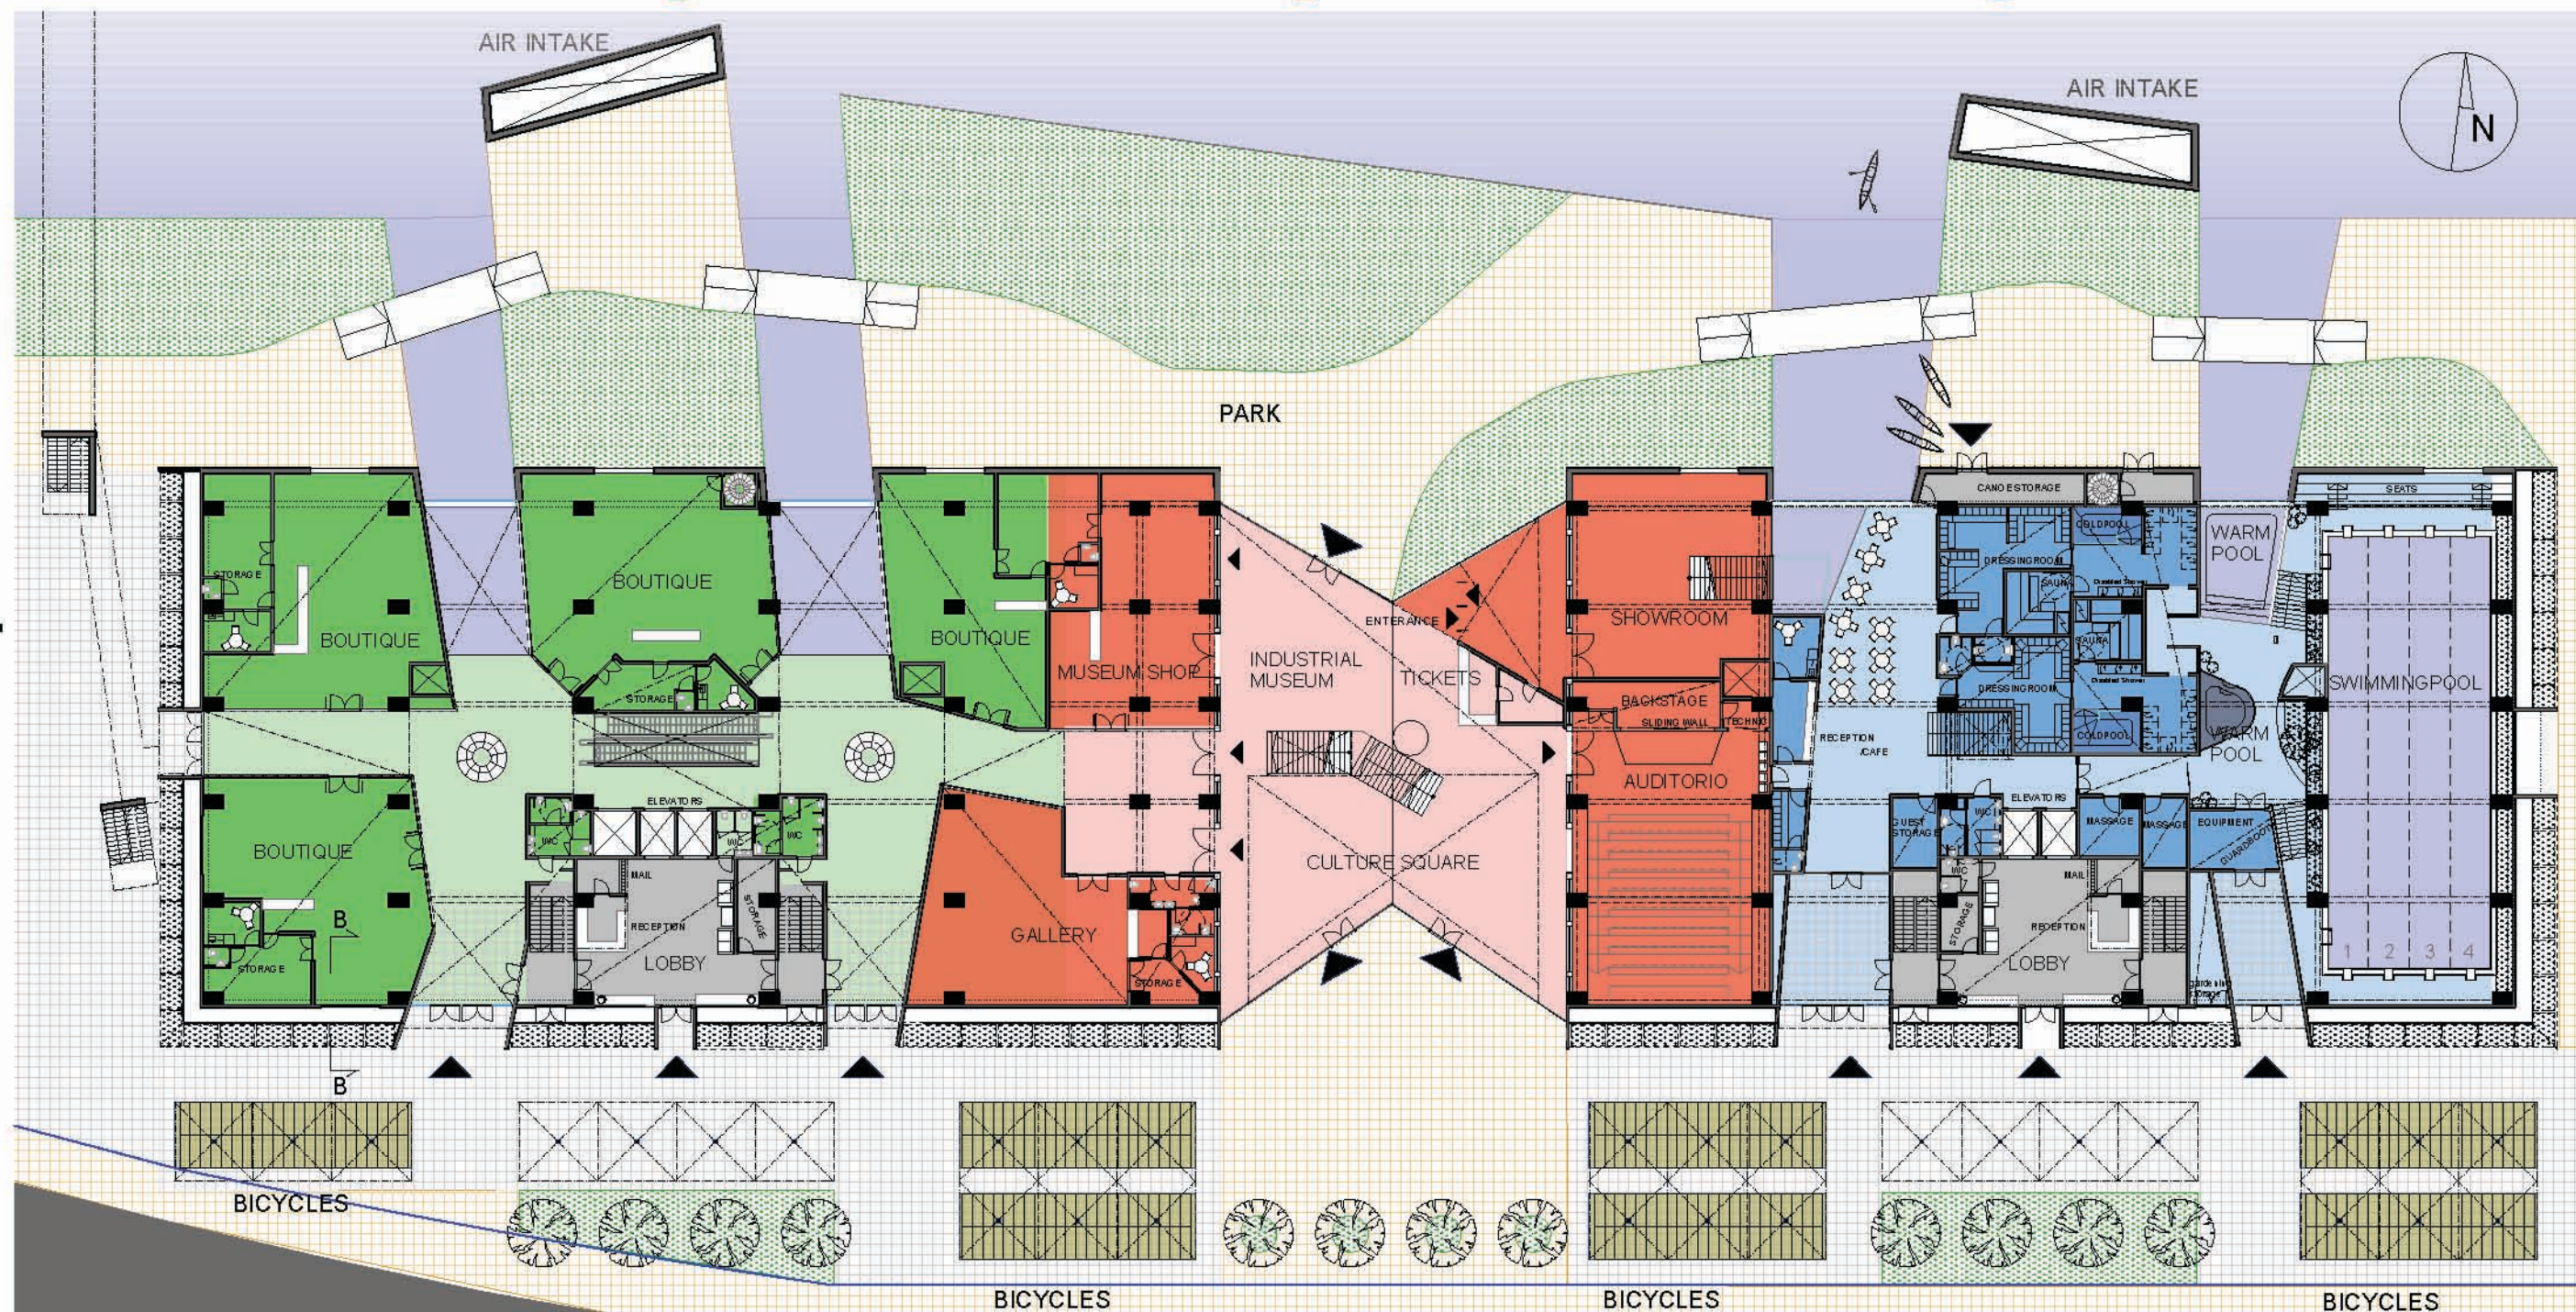

# "ALL INCLUSIVE"

Juha Märsy & Niko Mähönen

SOUTH  
FASADE 1:500

EAST & WEST  
FASADES 1:500

NORTH  
FASADE 1:500

"CULTURE SQUARE"  
FASADES 1:500

RESTORATED FACADE

2.

1.

"ALL INCLUSIVE"

PLANS - PUBLIC SPACES

Juha Märsy & Niko Mähönen FIN

ENTRANCE

"ALL INCLUSIVE"

PUBLIC SPACES

SPORT CENTER

CULTURE SQUARE

Juha Märsy & Niko Mähönen FIN

"ALL INCLUSIVE"

3.

4.

FUNCTIONS OF BUILDING

**DET 5  
ROOF INTERJEKTION**

**DET 1  
ROOF INTERJEKTION**

**DET 6  
VERTICAL SECTION OF WALL**