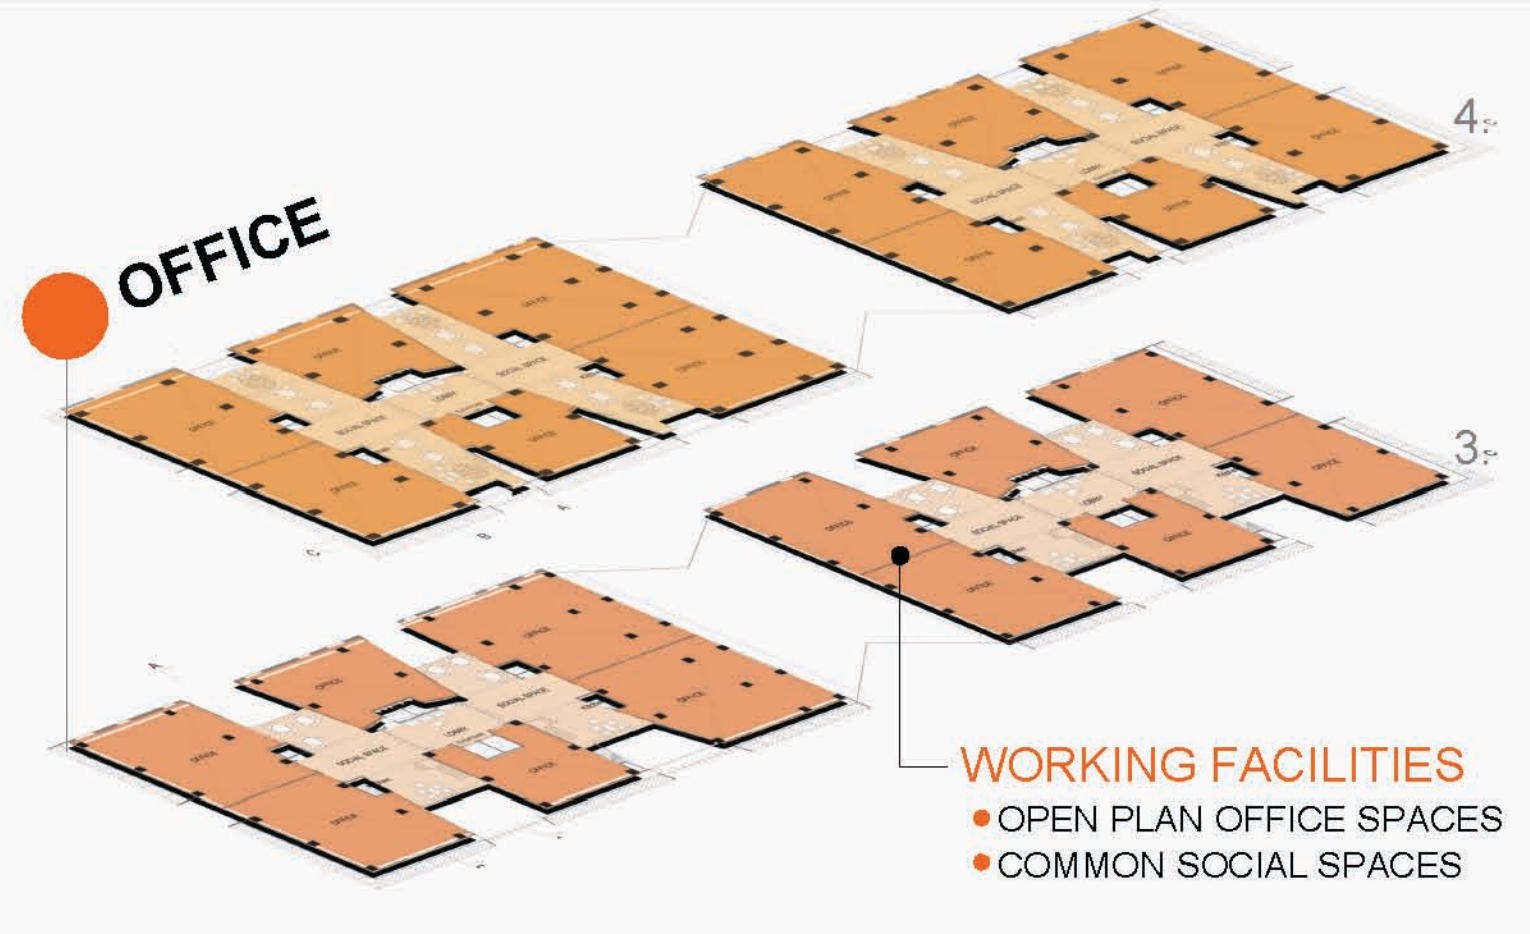

# "ALL INCLUSIVE"

Juha Märsy & Niko Mähönen

SOUTH  
FASADE 1:500

EAST & WEST  
FASADES 1:500

NORTH  
FASADE 1:500

"CULTURE SQUARE"  
FASADES 1:500

RESTORATED FACADE

2.

1.

"ALL INCLUSIVE"

PLANS - PUBLIC SPACES

Juha Märsy & Niko Mähönen FIN

ENTRANCE

"ALL INCLUSIVE"

PUBLIC SPACES

SPORT CENTER

CULTURE SQUARE

Juha Märsy & Niko Mähönen FIN

"ALL INCLUSIVE"

3.

4.

FUNCTIONS OF BUILDING

**DET 5  
ROOF INTERJEKTION**

**DET 1  
ROOF INTERJEKTION**