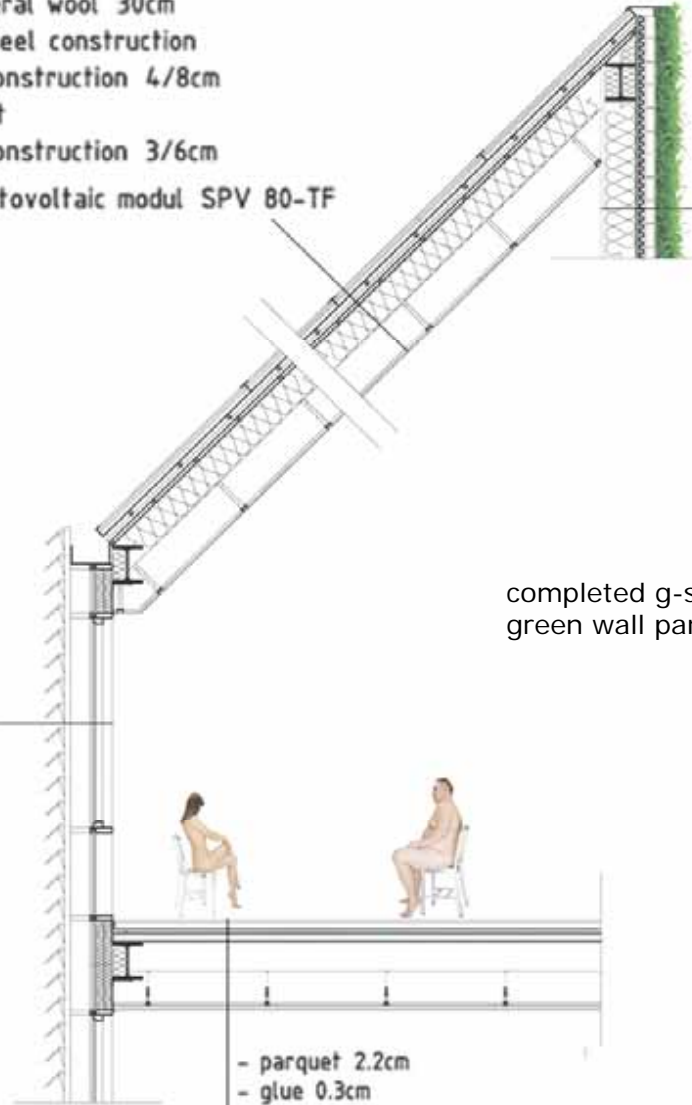

- schüco FW50+HI
- active glass louvre blade

- parquet 2.2cm
- glue 0.3cm
- cement screed 5cm
- Isover impact sound insulation board 6cm
- composite slab 8cm
- steel construction
- sound insulation, Isover mineral wool 6cm
- suspended acoustic ceiling