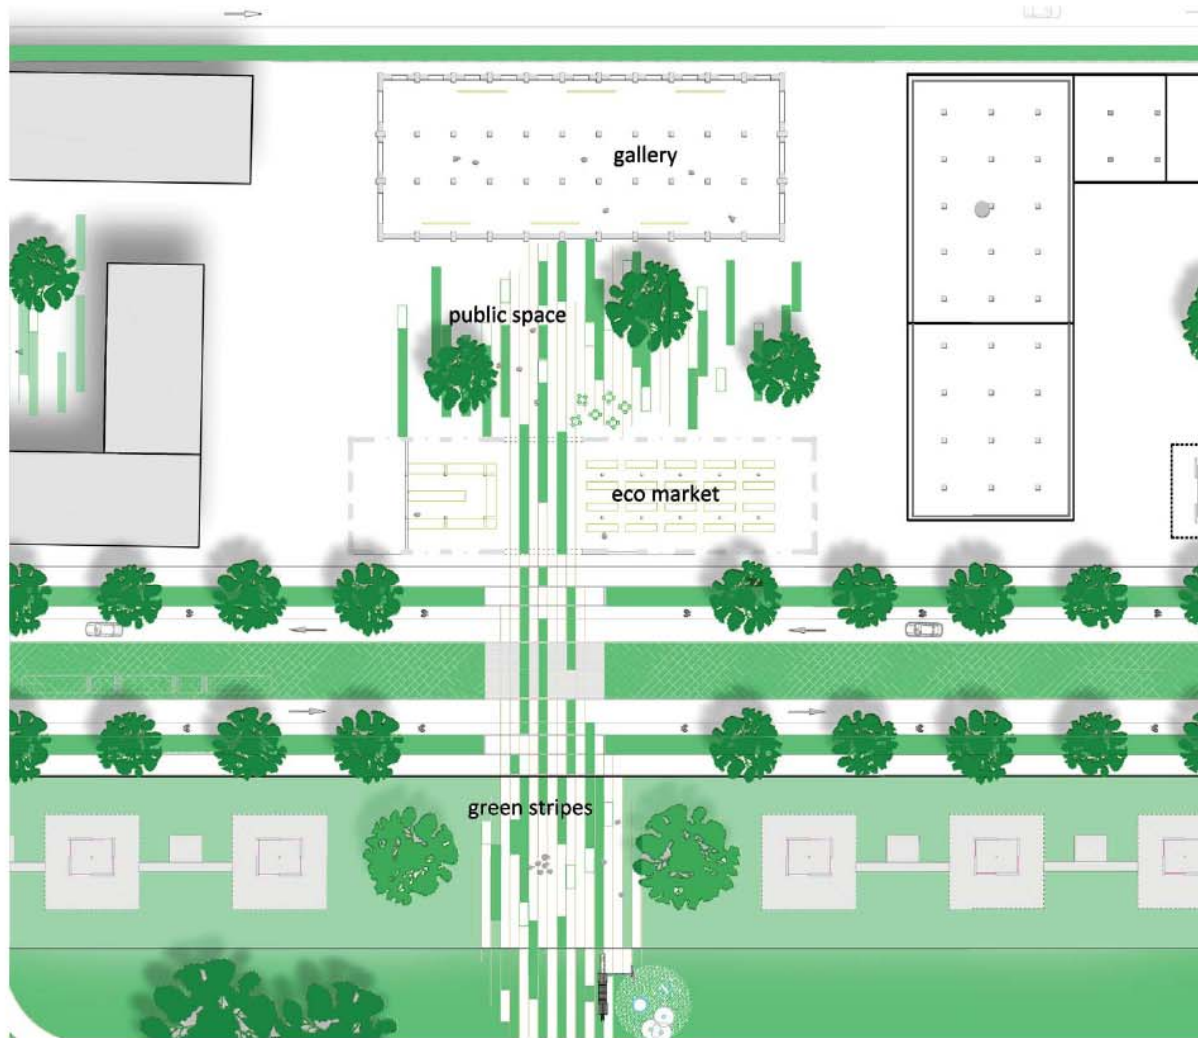

ISOVER Multi-Comfort House Students Contest

Edition 2013: Vision & Reality - Glückstein Quartier

University of Ljubljana
Slovenia
Mato Blatančič

train trails

green stripes - path to park

dividing

floor moduls

layering

deformation

above the ground

unit

+

detached unheated staircase

one building

4 room apartment

2 x 2 room apartment

**1 room apartment
3 room apartment**

**semi public space
3 room apartment**

**semi public space
3 room apartment**

ground floor

terrace roof

photovoltaic roof

Office building

horizontal sun protection

vertical sun protection

Historical building

Thank you for your attention